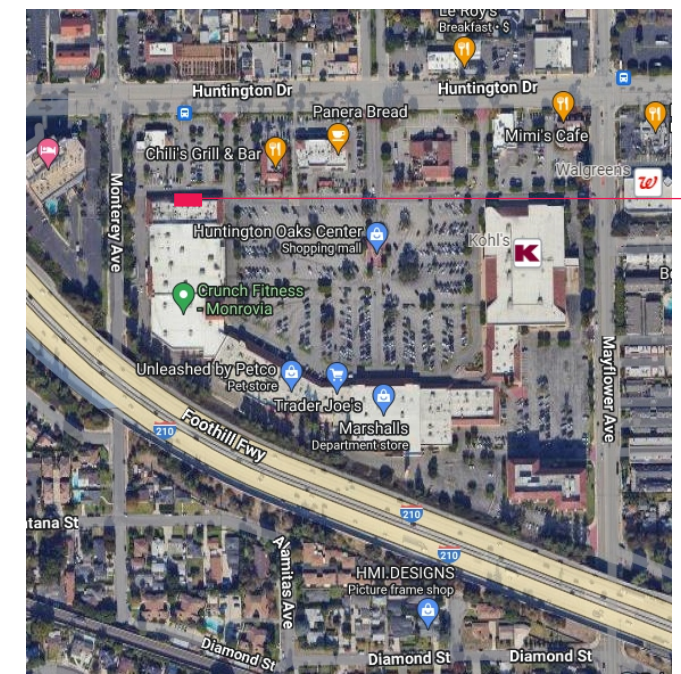

ILLUMINATED INDIVIDUAL CHANNEL LETTERS (WALL SIGNS) FABRICATED W/ .040 Aluminum Coil

Channel letters 3/16" Thick Acrylic Face Color WHITE w. Black Vinyl Contour
Trim Cap Color BLACK, 3" DEEP Aluminum return in BLACK Color.

INSTALLATION DETAILS

- (A) ILLUMINATED CHANNEL LETTERS. 3" return, paint interior white, exterior BLACK.
- (B) CHANNEL LETTERS FACE ACRYLIC - Color WHITE
3/4" trim cap color BLACK, (3-7) 1/8" x 1/2" hex screws lock face to return
- (C) LED LIGHT EMITTING DIODES ULTRA BRIGHT 7X96 PIXEL COLOR WHITE
UL LISTED LOW VOLTAGE @ 4" INTERVALS
- (D) MOUNTING ADHESIVE WITH DOUBLE BACK TAPE
EACH PIXEL SINGLE 1/2 HOLE SUPPLY THRU BACK WALL
- (E) 1/2" (X) 1 5/8" RIGID COUPLING W/
1/2" CHASE-NIPPLE & 1/2" FLEX CONNECTOR
- (F) U.L. APPROVED "WIRE CAP" CONNECTION @ PIXEL ELECTRODES
- (G) 1/4" drain hole every lower part of letters or 4' space each

PROJECT LOCATION

672 W. Huntington Dr. # 5F
Monrovia, CA. 91016

SIGNAGE LOCATION