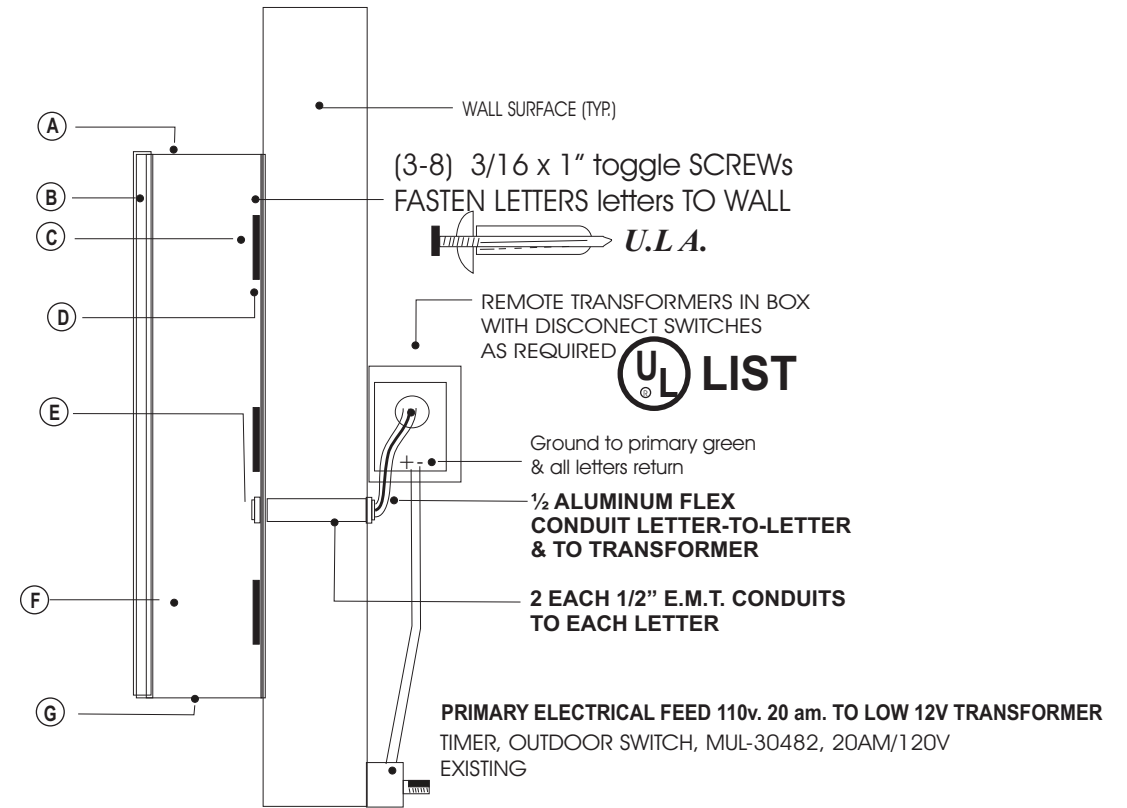

ILLUMINATED INDIVIDUAL CHANNEL LETTERS (WALL SIGNS) FABRICATED W/ .040 Aluminum Coil

Channel letters 3/16" Thick Acrylic Face Color WHITE w. Black Vinyl Contour
Trim Cap Color BLACK, 3" DEEP Aluminum return in BLACK Color.

INSTALLATION DETAILS

- (A) ILLUMINATED CHANNEL LETTERS. 3" return, paint interior white, exterior BLACK.
- (B) CHANNEL LETTERS FACE ACRYLIC - Color WHITE
3/4" trim cap color BLACK, (3-7) 1/8" x 1/2" hex screws lock face to return
- (C) LED LIGHT EMITTING DIODES ULTRA BRIGHT 7X96 PIXEL COLOR WHITE
UL LISTED LOW VOLTAGE @ 4" INTERVALS
- (D) MOUNTING ADHESIVE WITH DOUBLE BACK TAPE
EACH PIXEL SINGLE 1/2 HOLE SUPPLY THRU BACK WALL
- (E) 1/2" (X) 1 5/8" RIGID COUPLING W/
1/2" CHASE-NIPPLE & 1/2" FLEX CONNECTOR
- (F) U.L. APPROVED "WIRE CAP" CONNECTION @ PIXEL ELECTRODES
- (G) 1/4" drain hole every lower part of letters or 4' space each