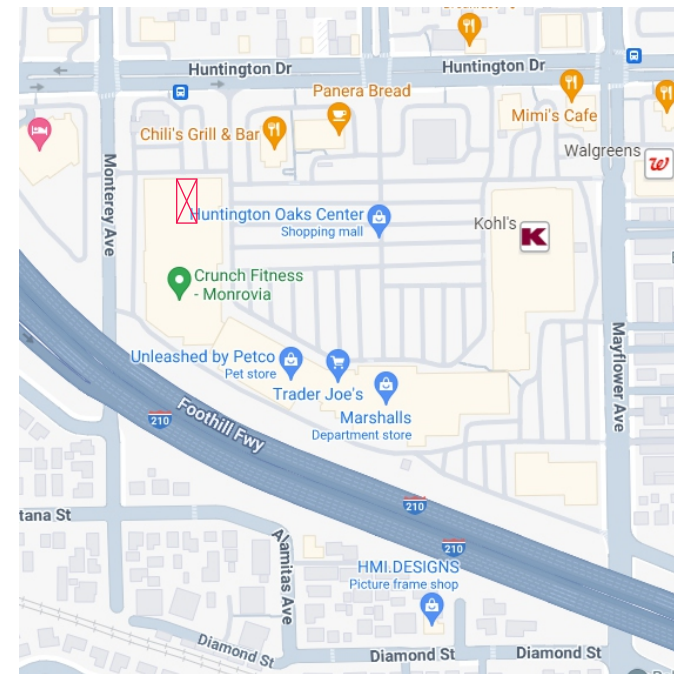

ILLUMINATED INDIVIDUAL CHANNEL LETTERS (WALL SIGNS) FABRICATED W/ .040 Aluminum Coil

Channel letters 3/16" Thick Acrylic Face Color WHITE w. Black Vinyl Contour
Trim Cap Color BLACK, 3" DEEP Aluminum return in BLACK Color.

INSTALLATION DETAILS

- (A) ILLUMINATED CHANNEL LETTERS. 3" return, paint interior white, exterior BLACK.
- (B) CHANNEL LETTERS FACE ACRYLIC - Color WHITE
3/4" trim cap color BLACK, (3-7) 1/8" x 1/2" hex screws lock face to return
- (C) LED LIGHT EMITTING DIODES ULTRA BRIGHT 7X96 PIXEL COLOR WHITE
UL LISTED LOW VOLTAGE @ 4" INTERVALS
- (D) MOUNTING ADHESIVE WITH DOUBLE BACK TAPE
EACH PIXEL SINGLE 1/2 HOLE SUPPLY THRU BACK WALL
- (E) 1/2" (X) 1 5/8" RIGID COUPLING W/
1/2" CHASE-NIPPLE & 1/2" FLEX CONNECTOR
- (F) U.L. APPROVED "WIRE CAP" CONNECTION @ PIXEL ELECTRODES
- (G) 1/4" drain hole every lower part of letters or 4' space each

PROJECT LOCATION

672 W. Huntington Dr. # 5F
Monrovia, CA. 91016

SIGNAGE LOCATION