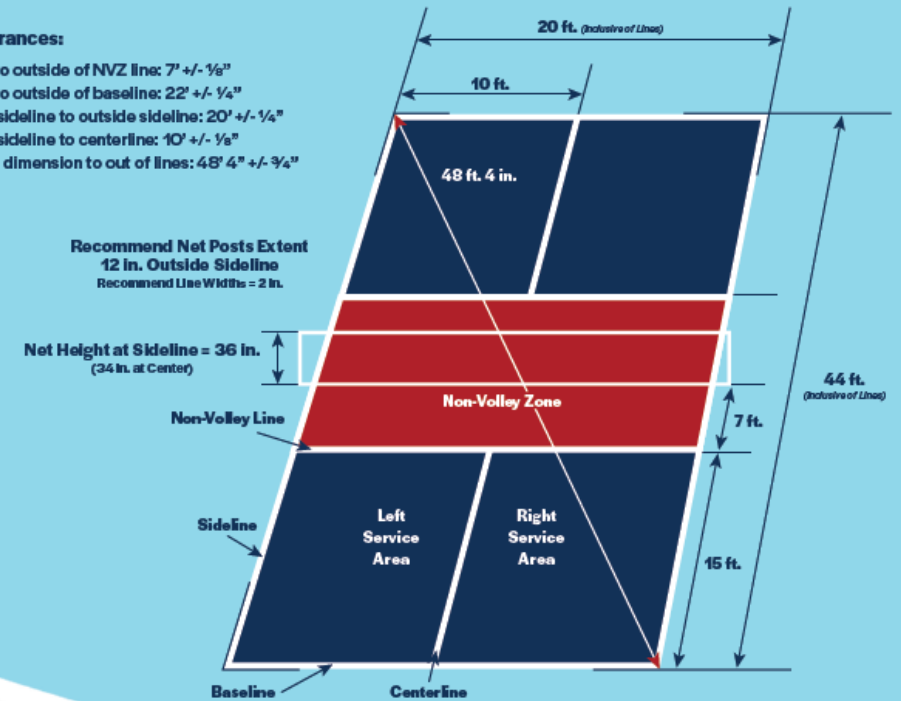

# Court Layout

# Court Dimensions

### Line Tolerances:

- Net line to outside of NVZ line:  $7' \pm \frac{1}{8}"$
- Net line to outside of baseline:  $22' \pm \frac{1}{4}"$
- Outside sideline to outside sideline:  $20' \pm \frac{1}{4}"$
- Outside sideline to centerline:  $10' \pm \frac{1}{8}"$
- Diagonal dimension to out of lines:  $48' 4" \pm \frac{3}{4}"$