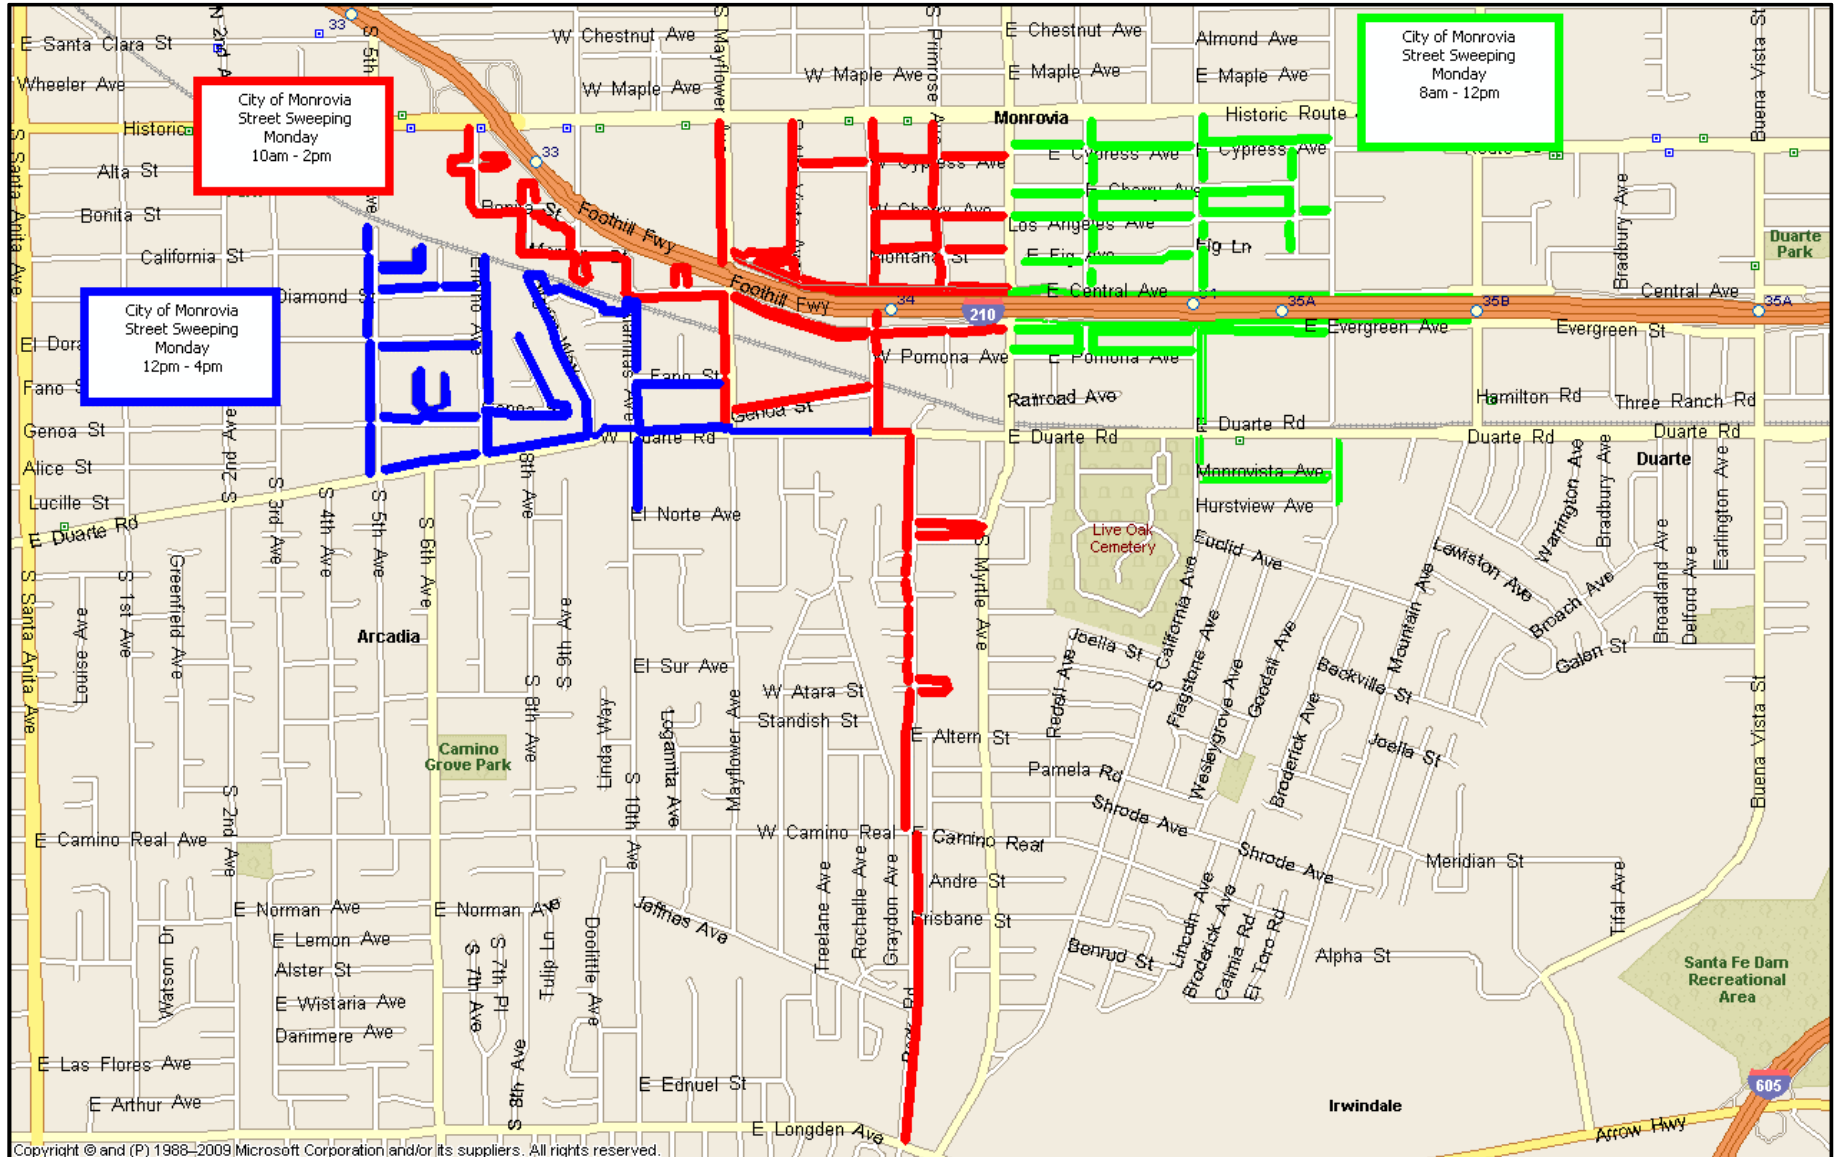

Street Sweeping Schedule

Area: South of Huntington Drive (Historic Route 66) to City Limits

Days of the Week: Mondays & Tuesdays

Copyright © and (P) 1988-2009 Microsoft Corporation and/or its suppliers. All rights reserved.